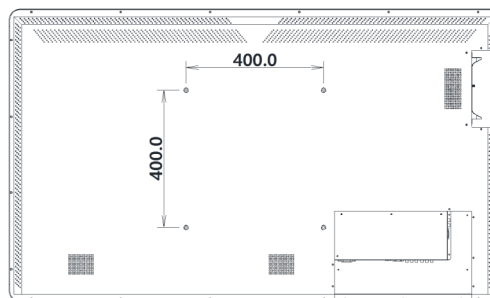

TECHNICAL DRAWINGS

S SERIES

Distributed by Digizoo

Front View

Rear View

60"