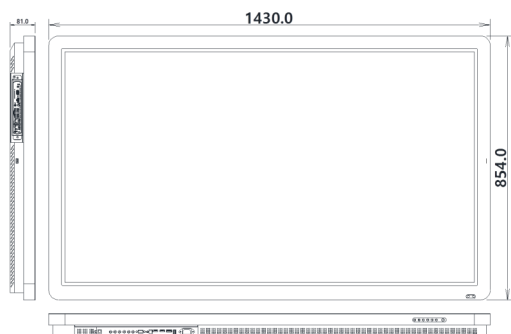

TECHNICAL DRAWINGS

S SERIES

Distributed by Digizoo

Front View

Rear View

60"