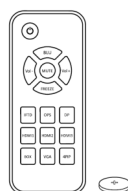

Remote Control