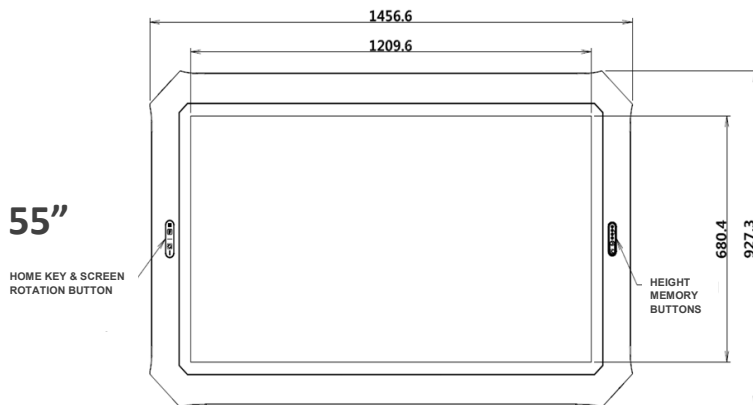

Mechanical

Outline Dimensions	Max: 1456.6mm x 927.3mm x 838mm Min: 1456.6mm x 927.3mm x 608mm
Packaged Outline Dimensions	1600mm x 1070mm x 790mm
Product Weight	98kg
Gross Weight	133kg
Installation Type	Table
Power Input Range	100V~240V~
Viewing Orientation	Landscape Only
Regulatory Approval	CE, RoHS Green Compliant
Manufacturer's Warranty	2 Years

TECHNICAL DRAWINGS

T SERIES

Distributed by Digizoo

Top View

Front View

Side View

Side View

Bottom View