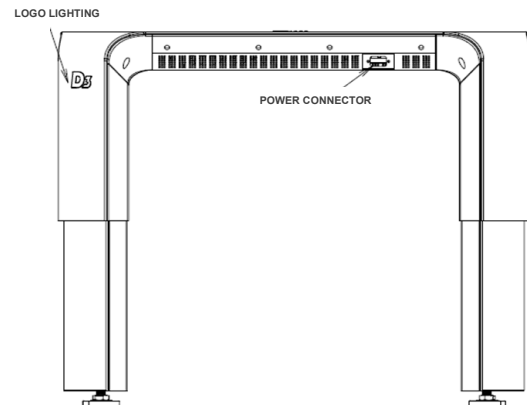

Mechanical

Outline Dimensions	Max: 1456.6mm x 927.3mm x 838mm Min: 1456.6mm x 927.3mm x 608mm
Packaged Outline Dimensions	1600mm x 1070mm x 790mm
Product Weight	98kg
Gross Weight	133kg
Installation Type	Table
Power Input Range	100V~240V~
Viewing Orientation	Landscape Only
Regulatory Approval	CE, RoHS Green Compliant
Manufacturer's Warranty	2 Years

TECHNICAL DRAWINGS

T SERIES

Distributed by Digizoo

Top View

Front View

Side View

Side View

Bottom View