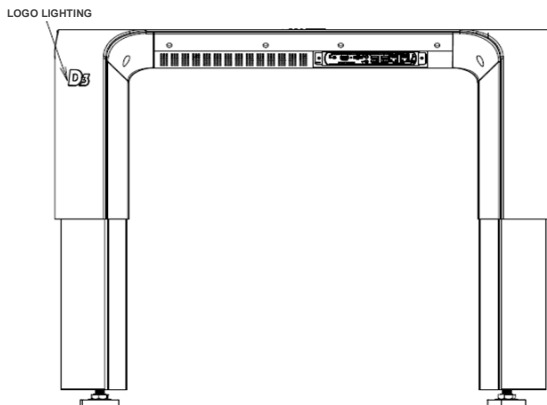

Mechanical

Outline Dimensions	Max: 1456.6mm x 927.3mm x 838mm Min: 1456.6mm x 927.3mm x 608mm
Packaged Outline Dimensions	1600mm x 1070mm x 790mm
Product Weight	98kg
Gross Weight	133kg
Installation Type	Table
Power Input Range	100V~240V~
Viewing Orientation	Landscape Only
Regulatory Approval	CE, RoHS Green Compliant
Manufacturer's Warranty	2 Years

TECHNICAL DRAWINGS

T SERIES

Distributed by Digizoo

Top View

Front View

Side View

Side View

Bottom View