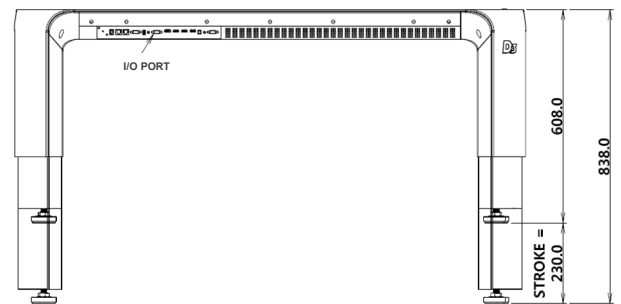

Mechanical

Outline Dimensions	Max: 1456.6mm x 927.3mm x 838mm Min: 1456.6mm x 927.3mm x 608mm
Packaged Outline Dimensions	1600mm x 1070mm x 790mm
Product Weight	98kg
Gross Weight	133kg
Installation Type	Table
Power Input Range	100V~240V~
Viewing Orientation	Landscape Only
Regulatory Approval	CE, RoHS Green Compliant
Manufacturer's Warranty	2 Years

TECHNICAL DRAWINGS

T SERIES

Distributed by Digizoo

Top View

Front View

Side View

Side View

Bottom View